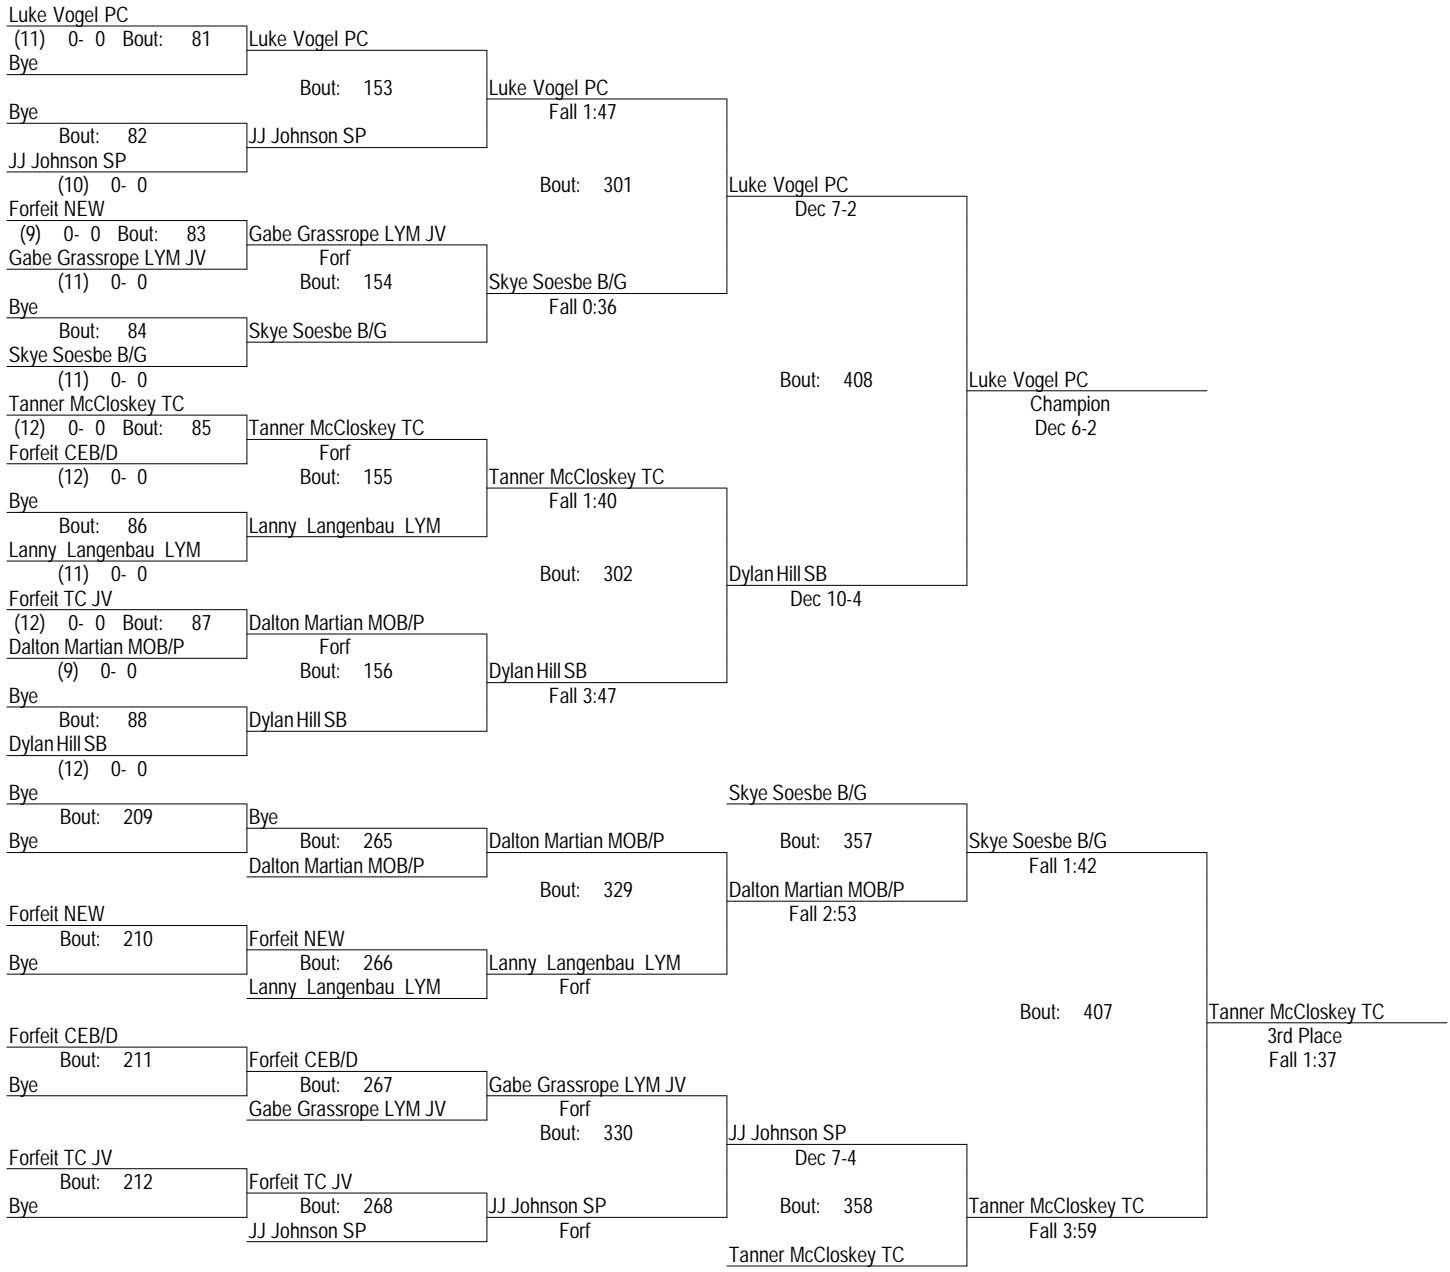

# Stanley County Invitational

12-7-13

182

- |                         |           |                           |           |
|-------------------------|-----------|---------------------------|-----------|
| - Place Winners -       |           | - Place Winners -         |           |
| 1st Luke Vogel PC       | (11) 3- 0 | 5th Dalton Martian MOB/P  | (9) 3- 2  |
| 2nd Dylan Hill SB       | (12) 2- 1 | 6th JJ Johnson SP         | (10) 2- 3 |
| 3rd Tanner McCloskey TC | (12) 4- 1 | 7th Gabe Grassrope LYM JV | (11) 3- 2 |
| 4th Skye Soesbe B/G     | (11) 2- 2 | 8th Lanny Langenbau LYM   | (11) 1- 3 |