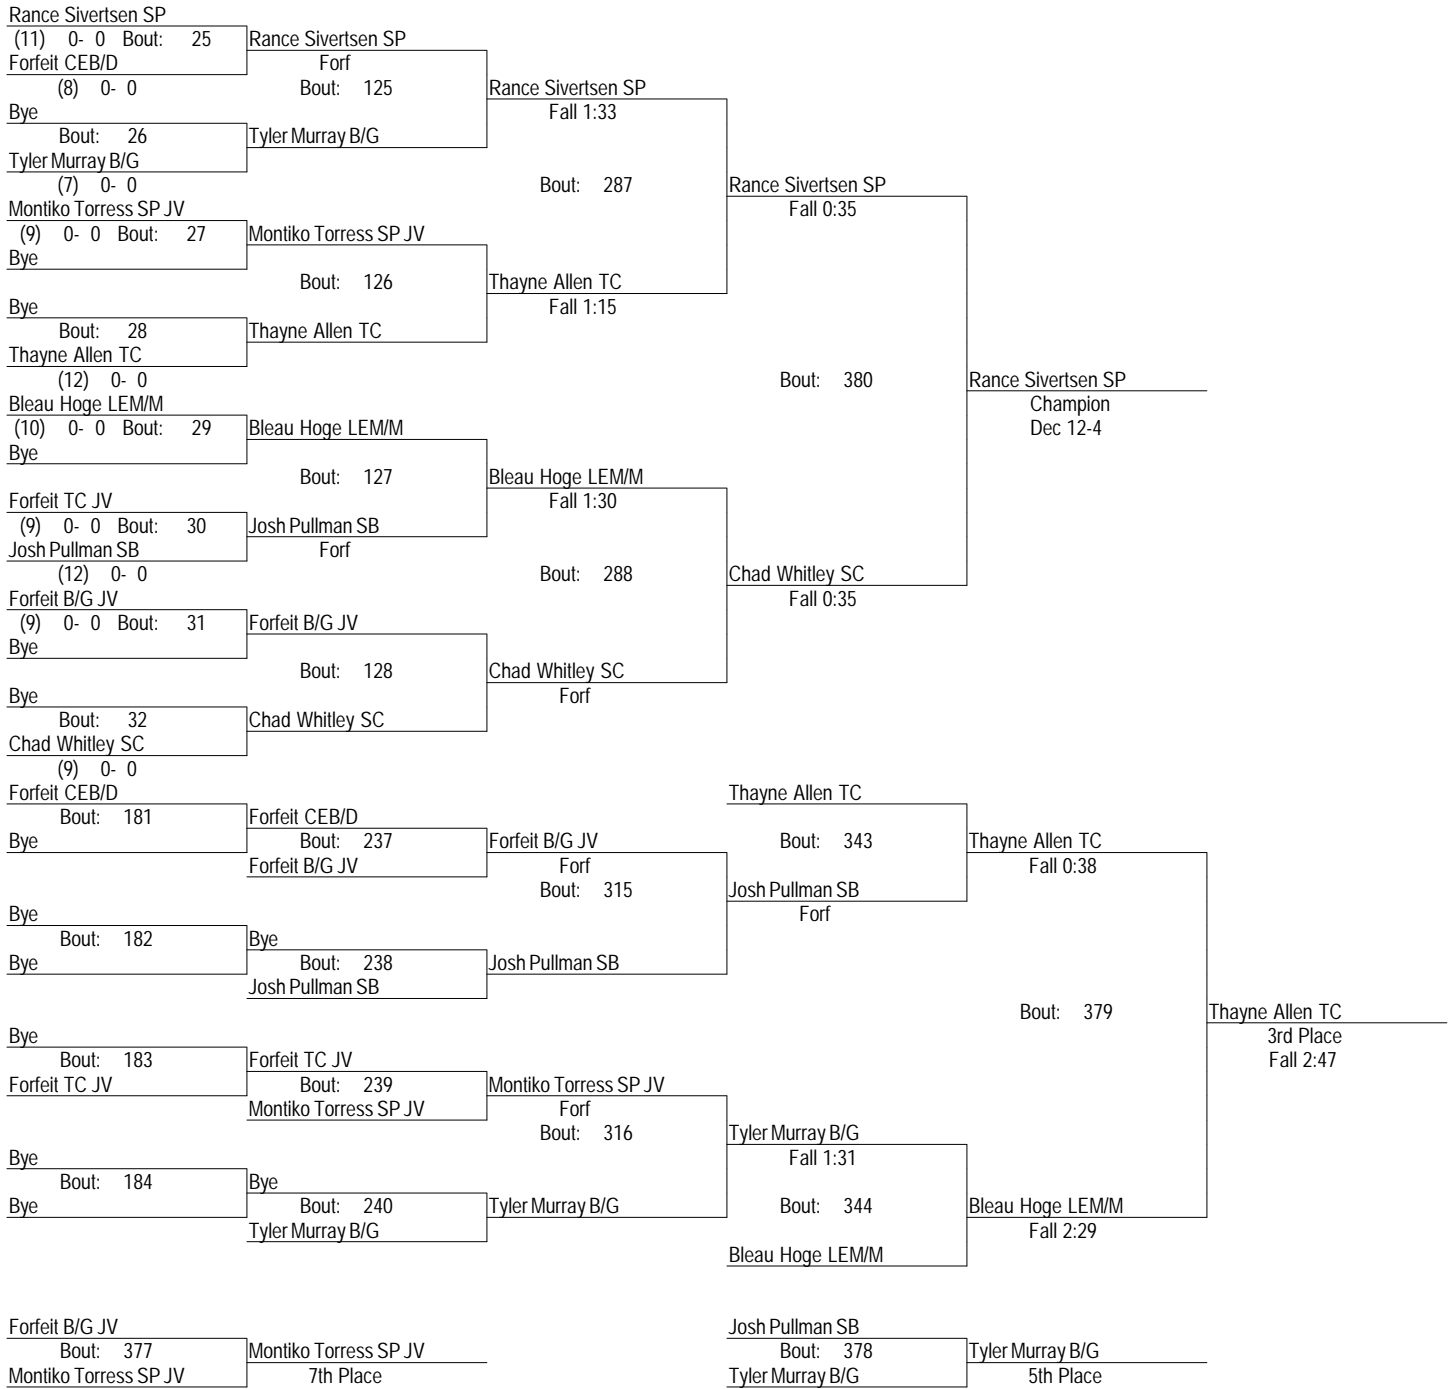

# Stanley County Invitational

12-7-13

126

- |                        |                           |                   |
|------------------------|---------------------------|-------------------|
| - Place Winners -      | - Place Winners -         | - Place Winners - |
| 1st Rance Sivertsen SP | 5th Tyler Murray B/G      | (7) 2- 2          |
| 2nd Chad Whitley SC    | 6th Josh Pullman SB       | (12) 2- 3         |
| 3rd Thayne Allen TC    | 7th Montiko Torress SP JV | (9) 2- 2          |
| 4th Bleau Hoge LEMM    | 8th Forfeit B/G JV        | (9) 1- 0          |
| (11) 4- 0              |                           |                   |
| (9) 2- 1               |                           |                   |
| (12) 3- 1              |                           |                   |
| (10) 2- 2              |                           |                   |