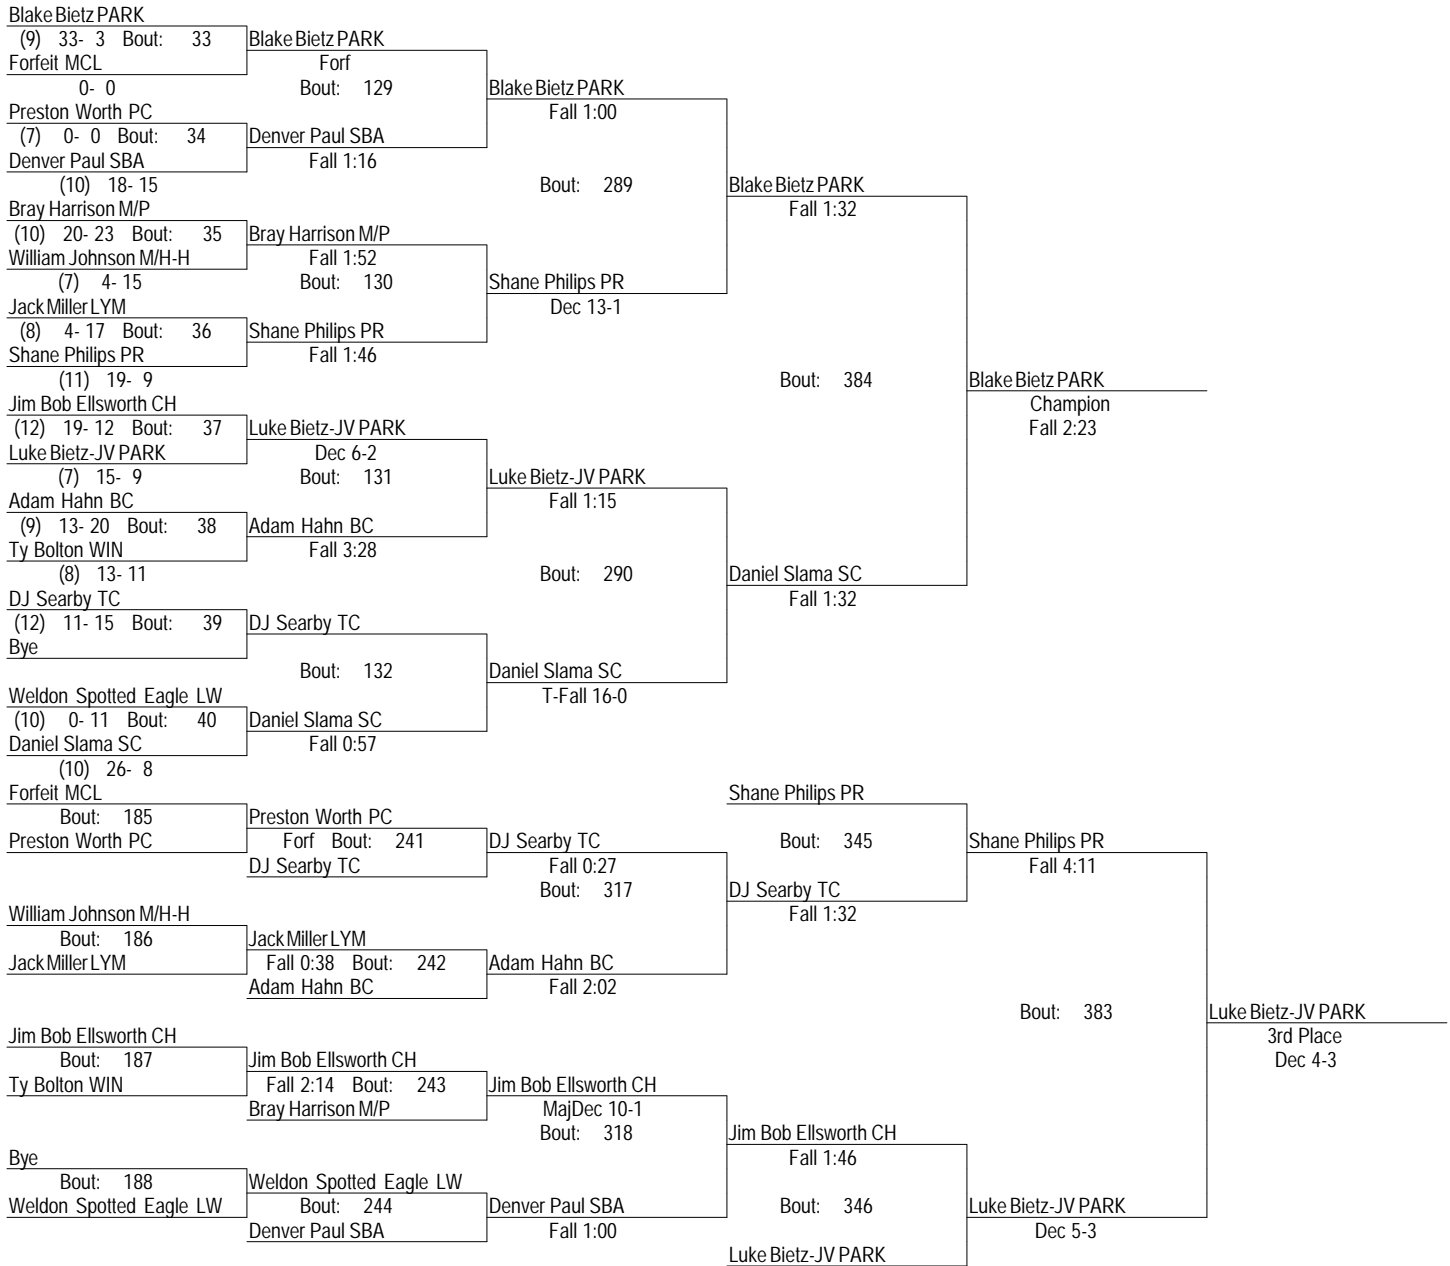

Big Dakota

2-8-14

132

- Place Winners -
 1st Blake Bietz PARK (9) 37- 3
 2nd Daniel Slama SC (10) 29- 9
 3rd Luke Bietz-JV PARK (7) 19- 10
 4th Shane Philips PR (11) 22- 11

- Place Winners -